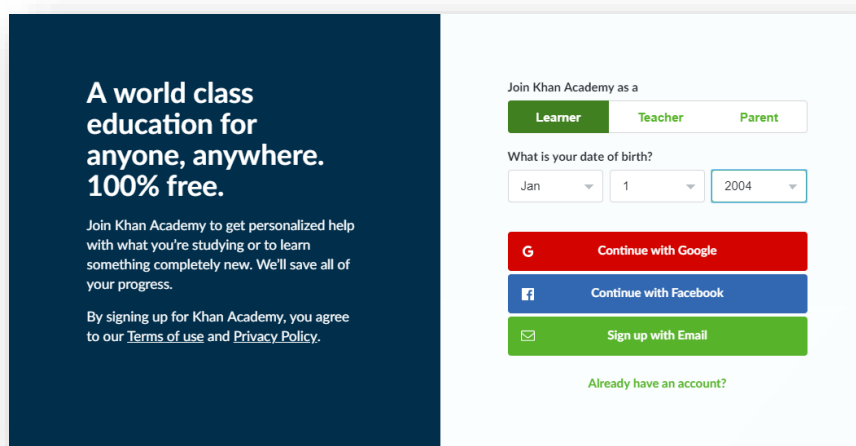

### Steps to Linking with Official SAT Practice

1. Create your Khan Academy account at [satpractice.org](https://satpractice.org).
2. Click on **Start Practicing**
3. You can sign in to Khan Academy using an existing account:
  - Gmail (easiest), Facebook, or Sign up with email
  - Sign in with Gmail, Facebook, or choose “Sign up with email”
  - If you click Sign in with Gmail or Facebook, enter in your username and password for either these accounts and you are signed in
  - If you click “Sign up with email” Enter in First name/Last name/Email/Birthdate and click “Sign Up”

- An email will be sent to your account to verify; sign in to your email
  - Open email from Khan Academy accounts and click on the “Finish Signing Up” button
  - A welcome screen will appear where you will enter username and password and click “Sign Up”
4. **Begin to link your accounts**
    - You have logged into Khan Academy for the first time and will be asked if you would like to send PSAT results
    - If you already have a Khan Academy account, a prompt will appear asking if you want to send your PSAT results to Khan Academy
    - After choosing that option, you will be directed to [collegeboard.org](https://collegeboard.org).
  5. **Create a College Board Account**
    - Sign in to your College Board account; if you do not have a College Board account, click **Sign Up** to create one.
    - The steps for creating a College Board account are:
  - Click on the “Sign up” blue box