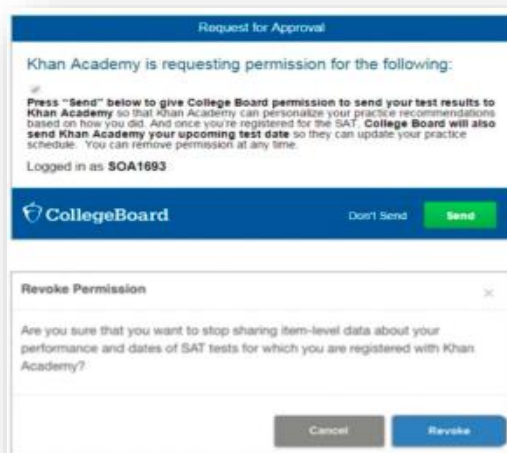

6. And Hit Send to Link Accounts

- After successfully logging in to your College Board account, you will be asked for permission to link your accounts.
- After clicking “Send” you will be redirected to SAT practice on the Khan Academy site. You can remove the link at any time, by clicking on “**Revoke**” which is found in College Board account settings.

Now Start Practicing on Khan Academy with Personalized Recommendations

- You can start your practice in either Math or Evidence Based Reading & Writing.
- The recommendations are based on how you did on the PSAT/NMSQT or PSAT 8/9.
- Keep practicing – with each additional problem and activity the personalization gets stronger and gets you closer to your goal score on the SAT, PSAT/NMSQT, PSAT 10, or PSAT 8/9.

Practise your skills

Practice Reading & Writing

Practice Math

Exam scores

Exam	Score	Goal
PSAT/NMSQT Fall 2016	1180	1280

Current skill levels

Math Reading & Writing

Frequently asked questions